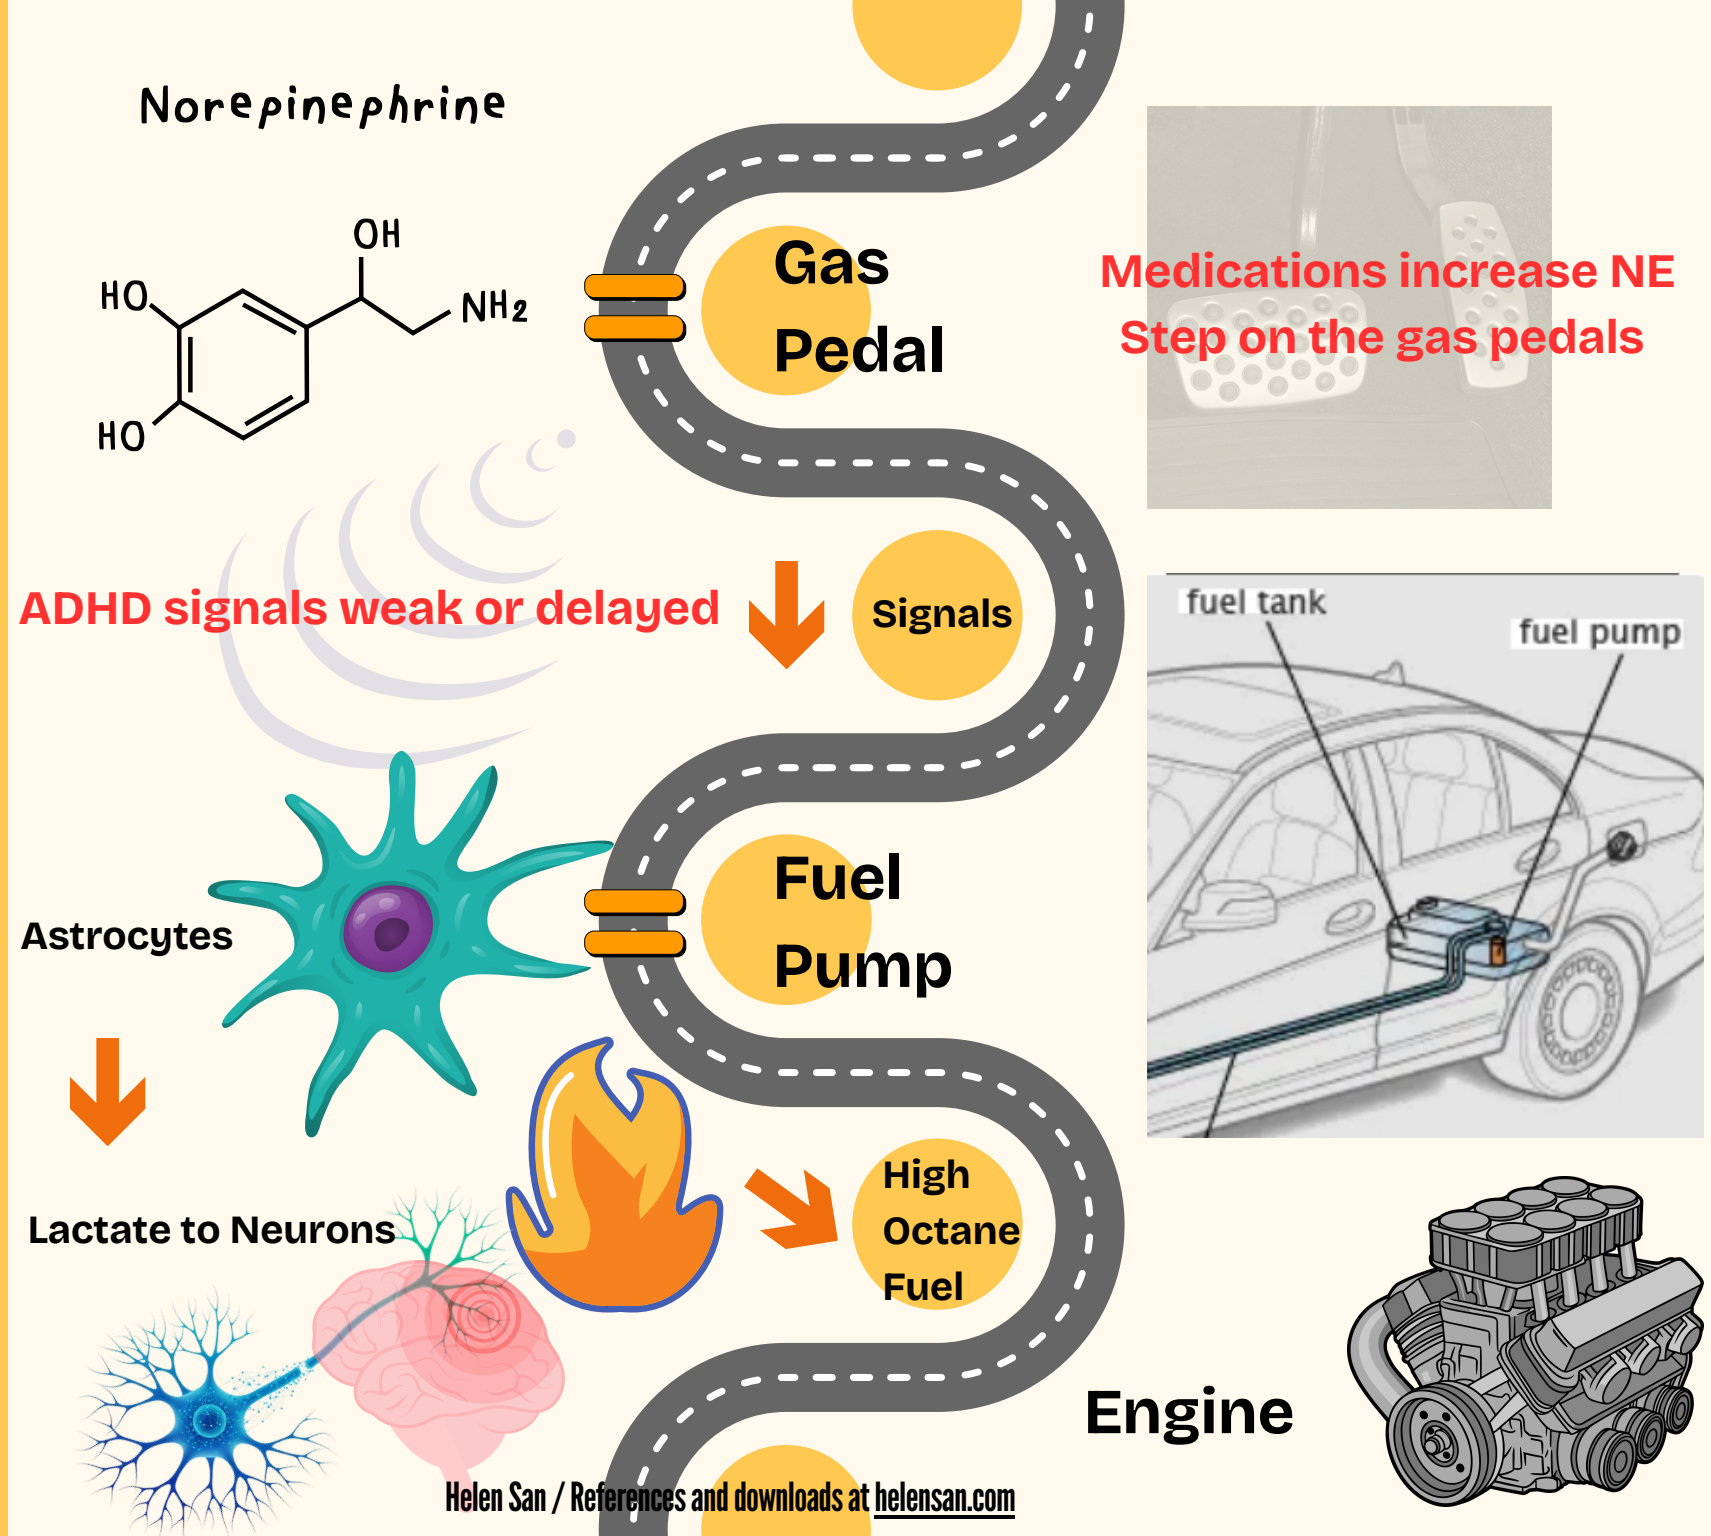

# Astrocyte Neuron Lactate Shuttle (ANLS)

# Astrocyte Neuron Lactate Shuttle (ANLS) in ADHD

# EPINEPHRINE / ADRENALINE SYNTHESIS PATHWAY

NOVELTY *Fleeting*    INTEREST *Autistic / ADHD*    CHALLENGE    EMERGENCY  
 IMPORTANCE *Allistic*    *Use Sparingly*

Parallels *The* **N** **I** **C** **E** *Strategy*

# EPINEPHRINE / ADRENALINE SYNTHESIS PATHWAY

Gas Pedal in ANLS

NOVELTY

INTEREST

Autistic ADHD

CHALLENGE

EMERGENCY

IMPORTANCE